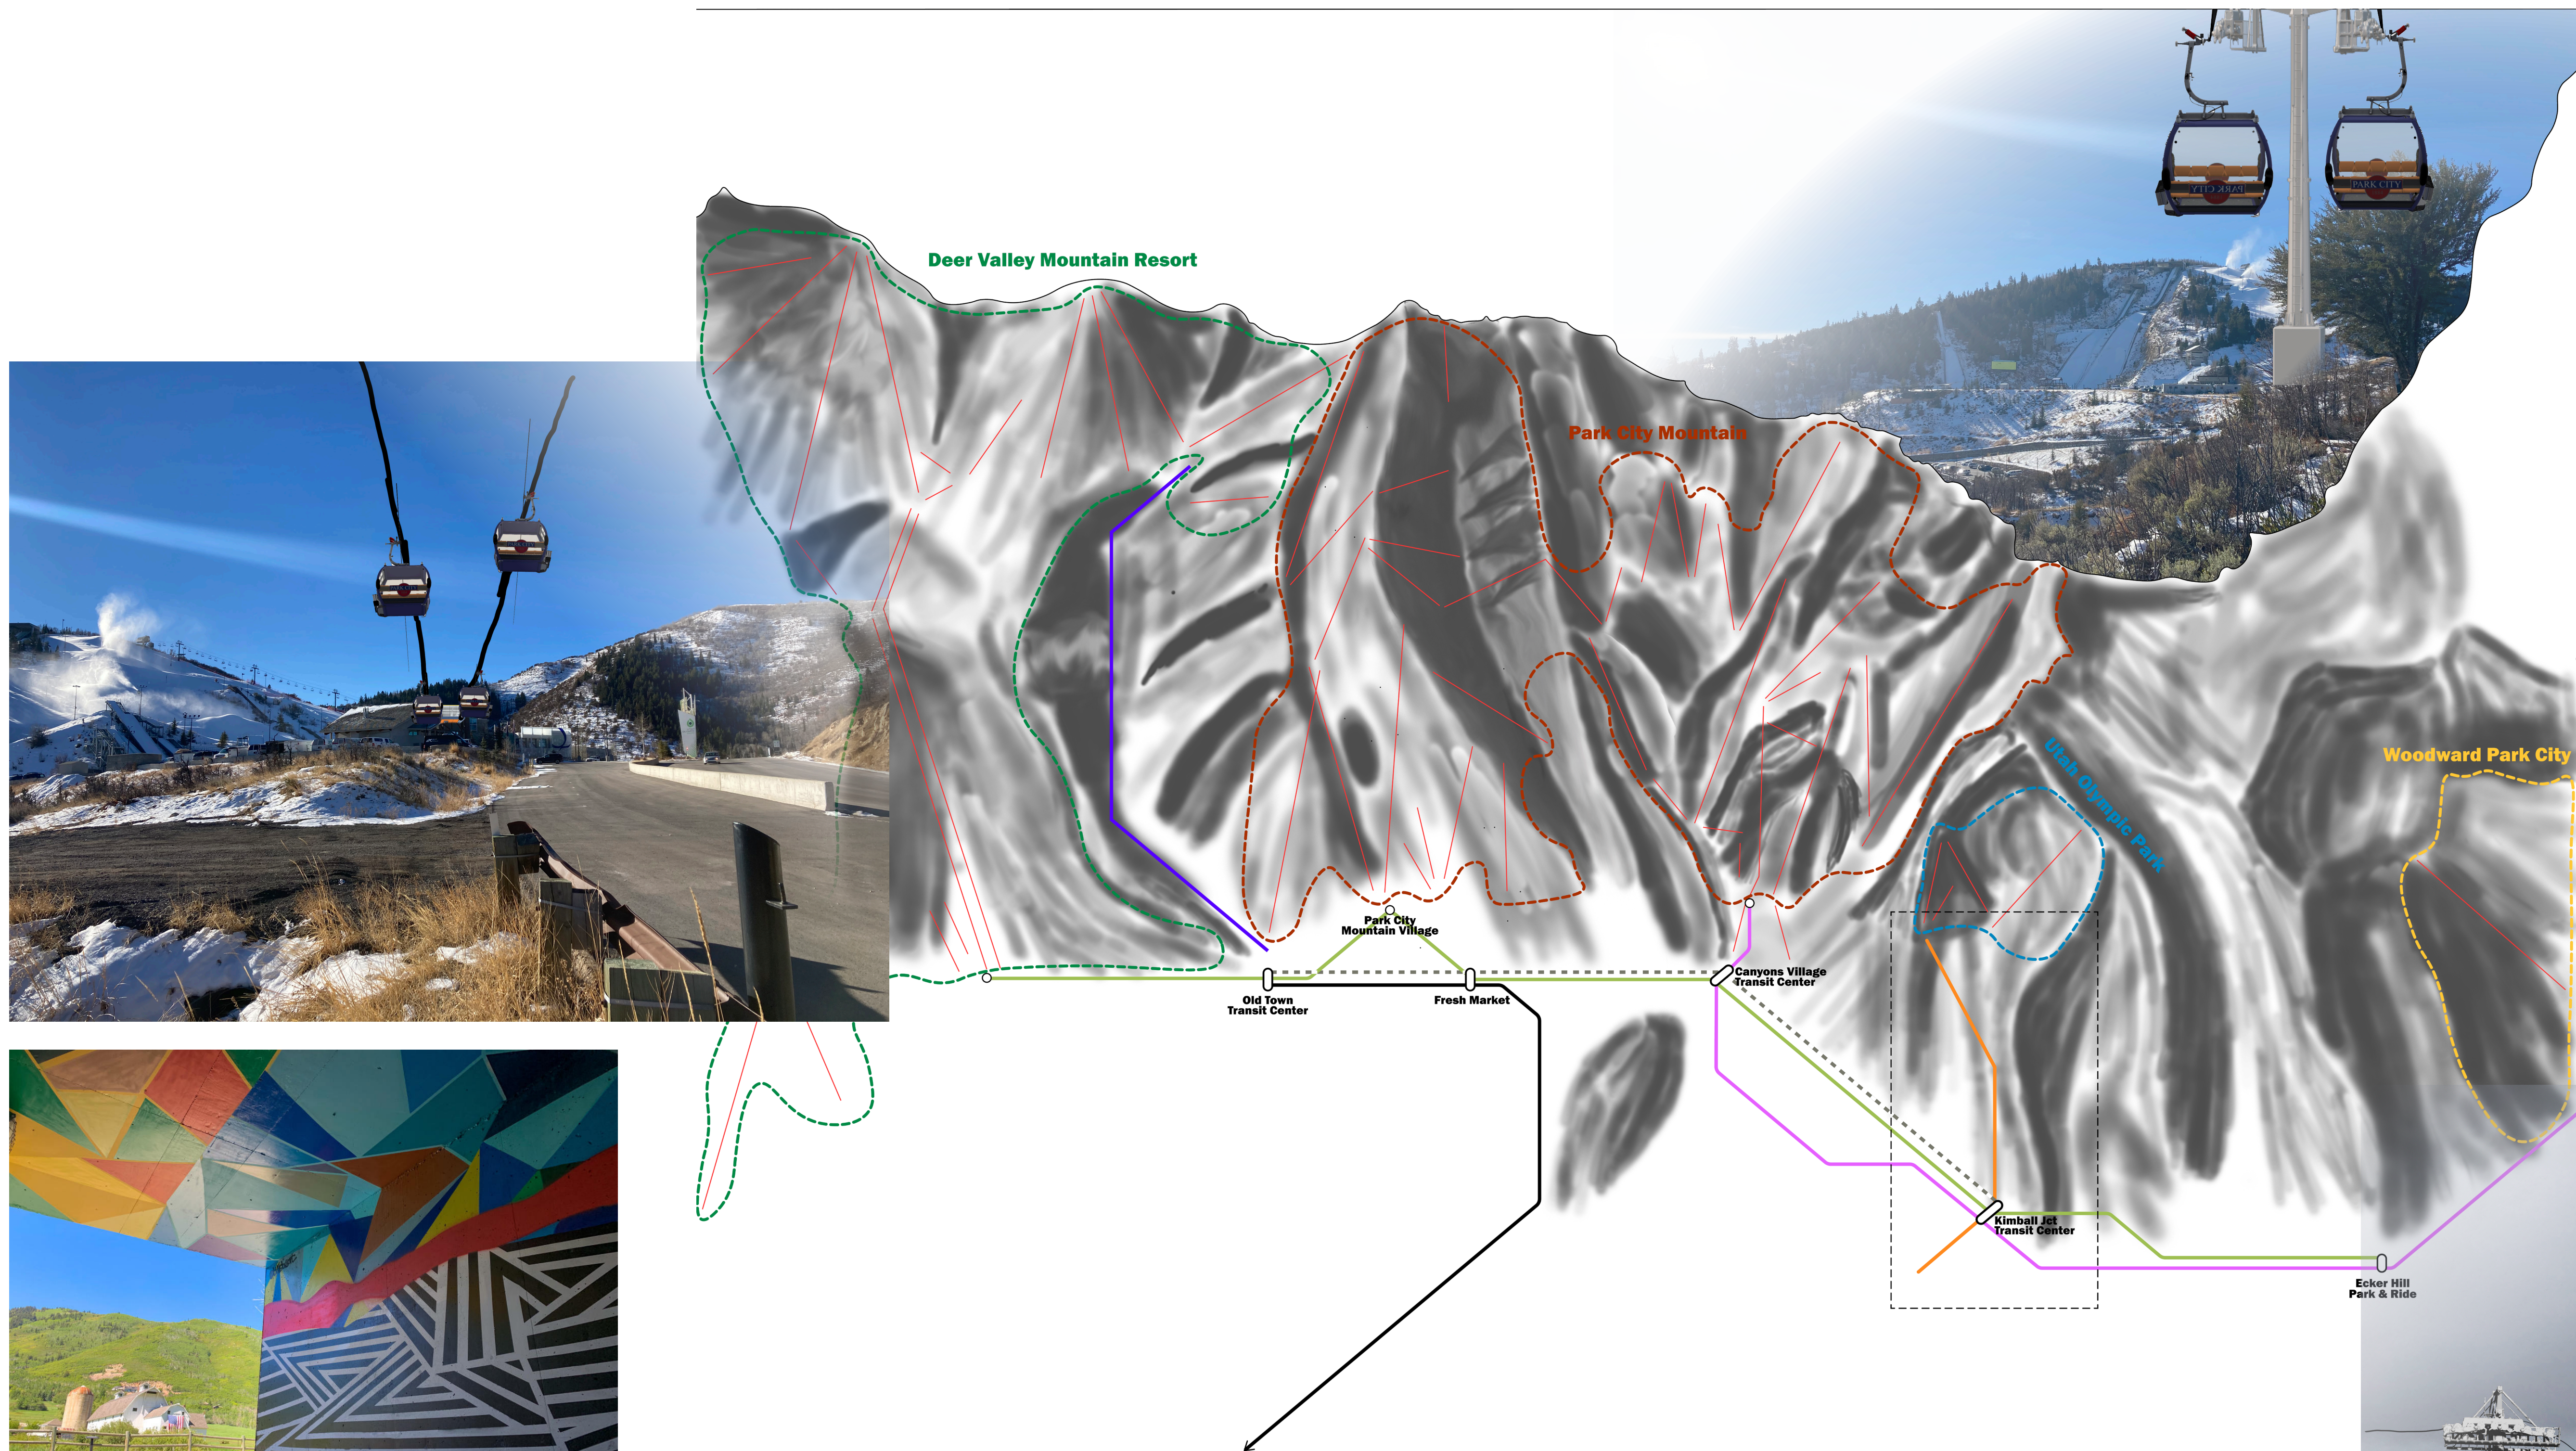

Credit Sources:  
Bike Tunnel Picture from Park City Arts Council.  
Scale Figures from Kaliedescope and SkallGrubber  
Bike Rack From Wikipedia

# Site of Return

Lappable mountain biking  
Mid-station