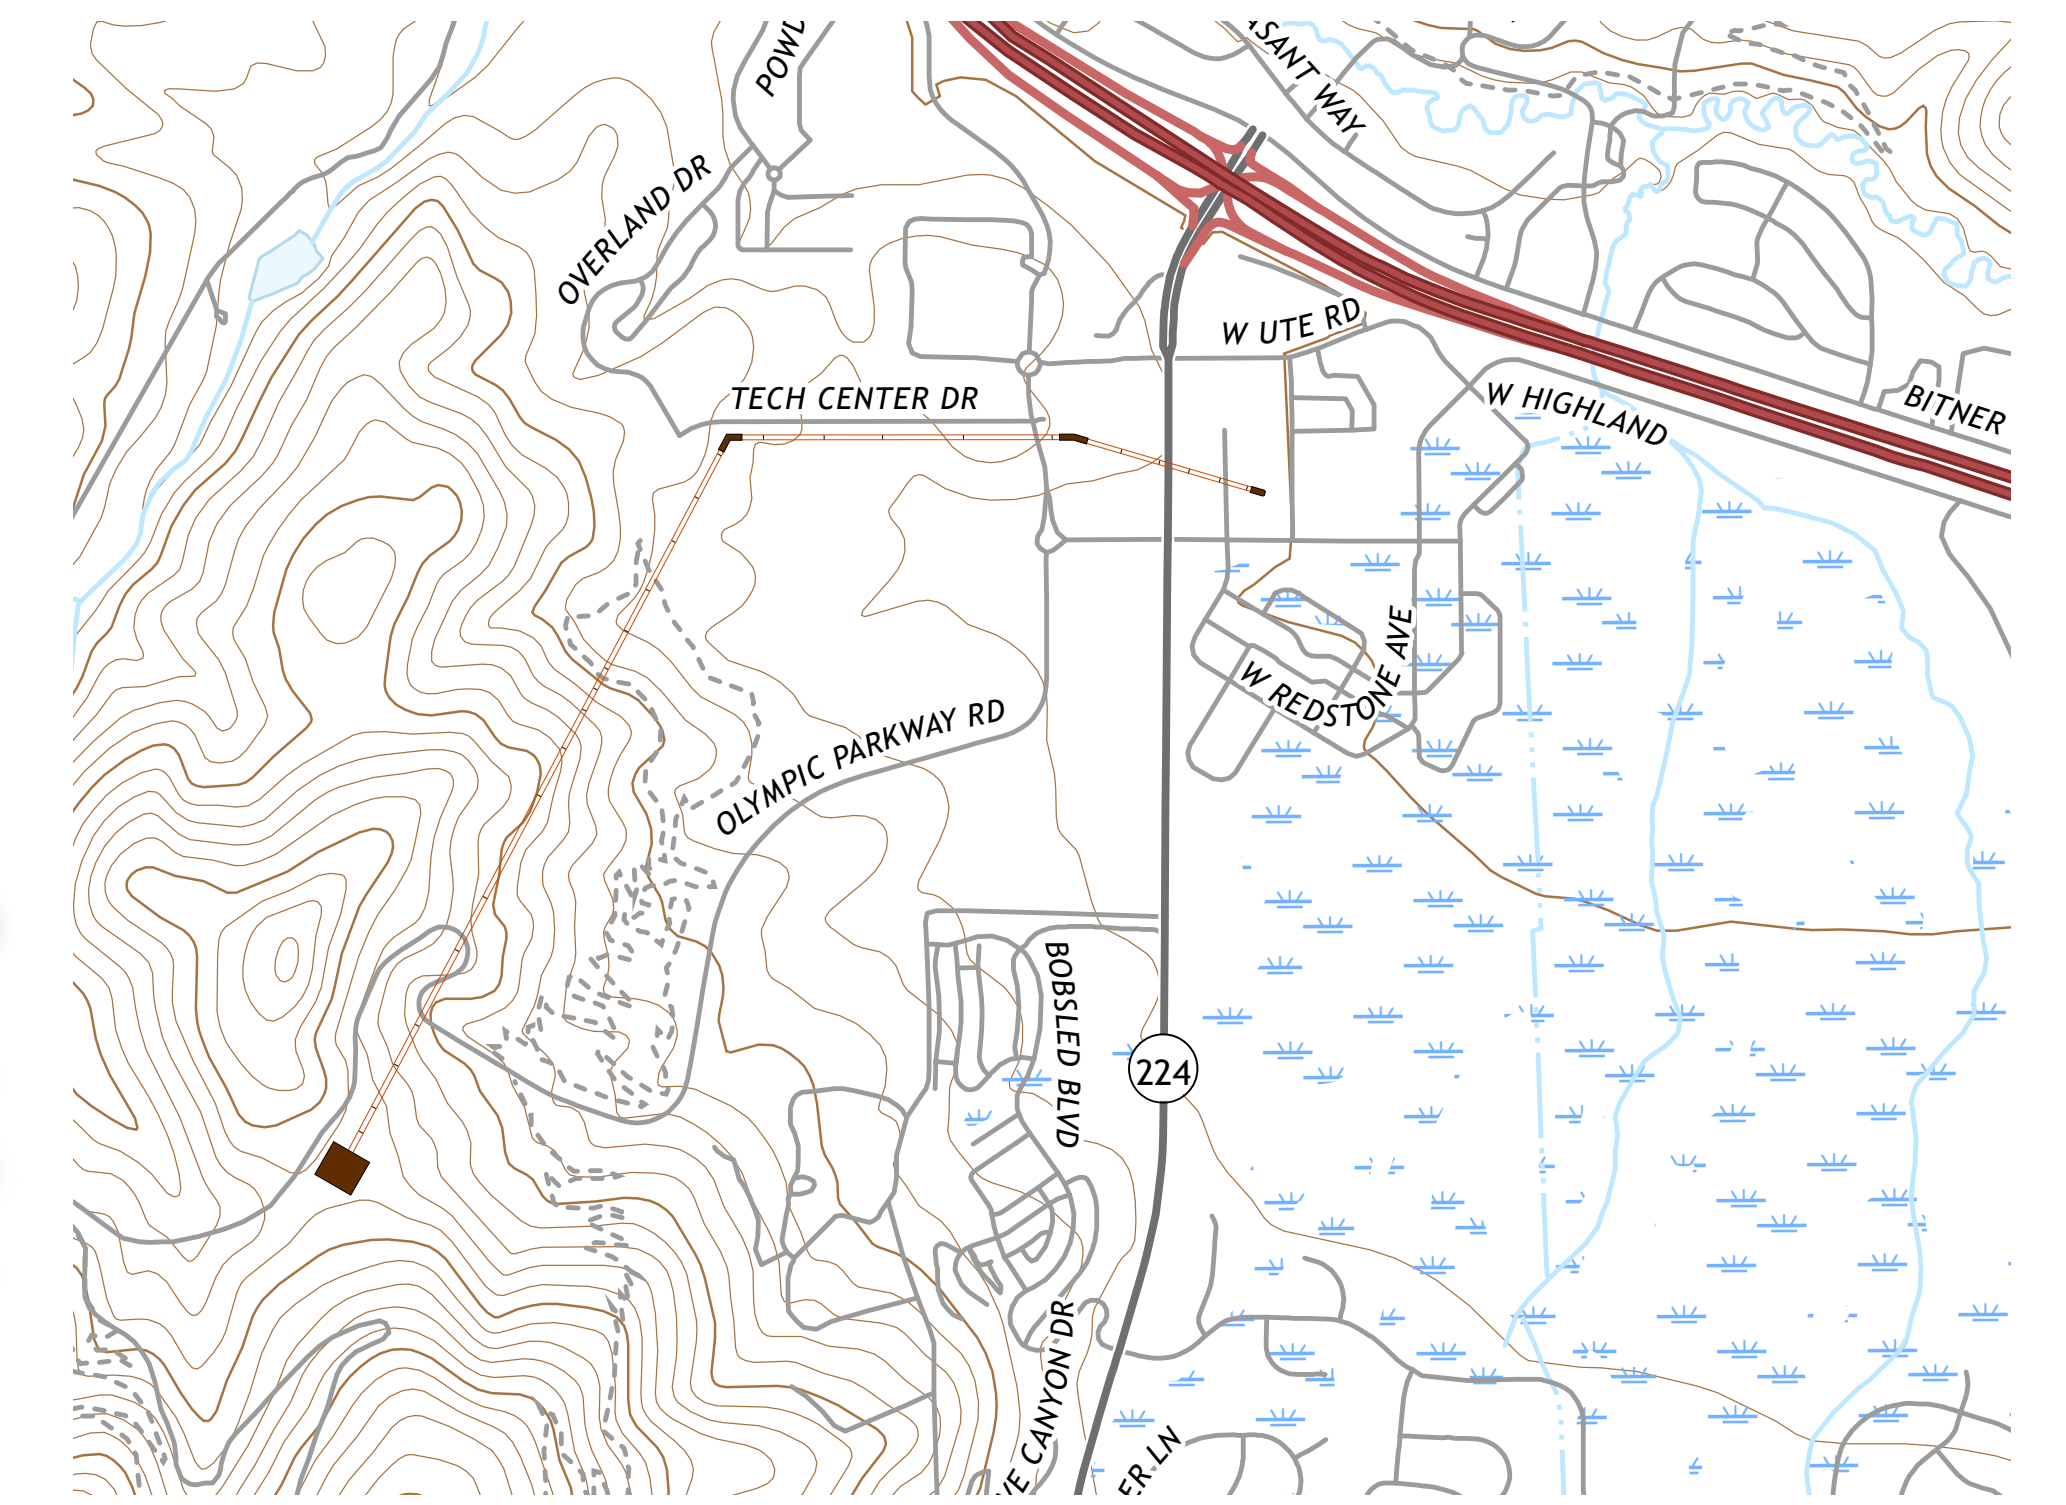

Credit Sources:  
Bike Tunnel Picture from Park City Arts Council.  
Scale Figures from Kaliedescope and SkallGrubber  
Bike Rack From Wikipedia

# Site of Return

Lappable mountain biking  
Mid-station